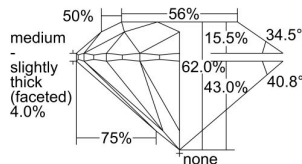

GIA®

FACSIMILE

GIA REPORT 7498277038

Verify this report at GIA.edu

GIA NATURAL DIAMOND DOSSIER®

May 10, 2024
GIA Report Number **7498277038**
Shape and Cutting Style ..... **Round Brilliant**
Measurements ..... **4.25 - 4.27 x 2.64 mm**

GRADING RESULTS

Carat Weight ..... **0.29 carat**
Color Grade ..... **E**
Clarity Grade **VS1**
Cut Grade ..... **Excellent**

ADDITIONAL GRADING INFORMATION

Polish ..... **Excellent**
Symmetry ..... **Excellent**
Fluorescence ..... **None**
Clarity Characteristics ..... **Cloud**
Inscription(s): **GIA 7498277038**

PROPORTIONS

Profile to actual proportions

GRADING SCALES

GIA COLOR SCALE	GIA CLARITY SCALE	GIA CUT SCALE	
D	FLAWLESS	EXCELLENT	
E	INTERNALLY FLAWLESS		
F		VVS₁	VERY GOOD
G	VVS₂		
H	VS₁	GOOD	
I	VS₂		
J	SI₁	FAIR	
K	SI₂		
L	I₁	POOR	
M	I₂		
N	I₃		
O			
P			
Q			
R			
S			
T			
U			
V			
W			
X			
Y			
Z