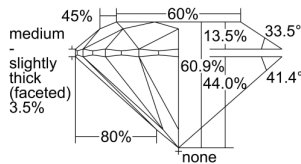

GIA®

FACSIMILE

GIA REPORT 7498278541

Verify this report at GIA.edu

GIA NATURAL DIAMOND DOSSIER®

May 06, 2024
GIA Report Number 7498278541
Shape and Cutting Style ..... Round Brilliant
Measurements ..... 4.68 - 4.70 x 2.85 mm

GRADING RESULTS

Carat Weight ..... 0.38 carat
Color Grade ..... E
Clarity Grade VS1
Cut Grade ..... Excellent

ADDITIONAL GRADING INFORMATION

Polish ..... Excellent
Symmetry ..... Excellent
Fluorescence ..... Medium Blue
Clarity Characteristics ..... Feather, Pinpoint
Inscription(s): GIA 7498278541

PROPORTIONS

Profile to actual proportions

GRADING SCALES

GIA COLOR SCALE	GIA CLARITY SCALE	GIA CUT SCALE
D	FLAWLESS	EXCELLENT
E	INTERNALLY FLAWLESS	
F	VVS₁	VERY GOOD
G		
H	VS₁	GOOD
I		
J	SI₁	FAIR
K		
L	I₁	POOR
M		
N	I₂	
O		
P	I₃	
Q		
R		
S		
T		
U		
V		
W		
X		
Y		
Z