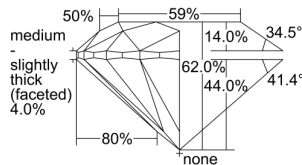

GIA®

FACSIMILE

GIA REPORT 7498287343

Verify this report at GIA.edu

GIA NATURAL DIAMOND DOSSIER®

May 07, 2024
GIA Report Number **7498287343**
Shape and Cutting Style ..... **Round Brilliant**
Measurements ..... **4.33 - 4.35 x 2.69 mm**

GRADING RESULTS

Carat Weight ..... **0.31 carat**
Color Grade ..... **E**
Clarity Grade **S11**
Cut Grade ..... **Excellent**

ADDITIONAL GRADING INFORMATION

Polish ..... **Excellent**
Symmetry ..... **Excellent**
Fluorescence ..... **None**
Clarity Characteristics..... **Crystal, Cloud**
Inscription(s): **GIA 7498287343**

PROPORTIONS

Profile to actual proportions

GRADING SCALES

GIA COLOR SCALE	GIA CLARITY SCALE	GIA CUT SCALE	
D	FLAWLESS	EXCELLENT	
E	INTERNALLY FLAWLESS		
F		VVS₁	VERY GOOD
G	VVS₂		
H	VS₁	GOOD	
I	VS₂		
J	S1₁	FAIR	
K	S1₂		
L	I₁	POOR	
M	I₂		
N	I₃		
O			
P			
Q			
R			
S			
T			
U			
V			
W			
X			
Y			
Z