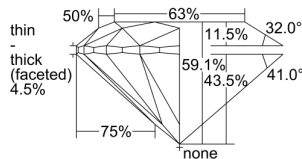

GIA®

FACSIMILE

GIA REPORT

7498288144

Verify this report at GIA.edu

GIA NATURAL DIAMOND DOSSIER®

May 08, 2024
GIA Report Number 7498288144
Shape and Cutting Style ..... Round Brilliant
Measurements ..... 4.33 - 4.35 x 2.57 mm

GRADING RESULTS

Carat Weight ..... 0.30 carat
Color Grade L
Clarity Grade VS1
Cut Grade ..... Very Good

ADDITIONAL GRADING INFORMATION

Polish ..... Excellent
Symmetry ..... Good
Fluorescence ..... Faint
Clarity Characteristics..... Manufacturing Remnant, Pinpoint
Inscription(s): GIA 7498288144

PROPORTIONS

Profile to actual proportions

GRADING SCALES

GIA COLOR SCALE	GIA CLARITY SCALE	GIA CUT SCALE	
D	FLAWLESS	EXCELLENT	
E	INTERNALLY FLAWLESS		
F		VVS₁	VERY GOOD
G	VVS₂		
H	VS₁	GOOD	
I	VS₂		
J	SI₁	FAIR	
K	SI₂		
L	I₁	POOR	
M	I₂		
N	I₃		
O			
P			
Q			
R			
S			
T			
U			
V			
W			
X			
Y			
Z