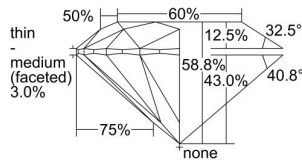

GIA®

FACSIMILE

GIA REPORT

7498318206

Verify this report at GIA.edu

GIA NATURAL DIAMOND DOSSIER®

May 14, 2024
GIA Report Number **7498318206**
Shape and Cutting Style ..... **Round Brilliant**
Measurements ..... **3.70 - 3.72 x 2.18 mm**

GRADING RESULTS

Carat Weight ..... **0.18 carat**
Color Grade ..... **E**
Clarity Grade **VS1**
Cut Grade ..... **Very Good**

ADDITIONAL GRADING INFORMATION

Polish ..... **Excellent**
Symmetry ..... **Excellent**
Fluorescence ..... **Medium Blue**
Clarity Characteristics..... **Feather, Pinpoint**
Inscription(s): **GIA 7498318206**

PROPORTIONS

Profile to actual proportions