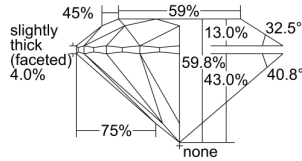

GIA®

FACSIMILE

GIA REPORT

7498323624

Verify this report at GIA.edu

GIA NATURAL DIAMOND DOSSIER®

May 16, 2024
GIA Report Number 7498323624
Shape and Cutting Style ..... Round Brilliant
Measurements ..... 5.27 - 5.28 x 3.15 mm

GRADING RESULTS

Carat Weight ..... 0.54 carat
Color Grade ..... F
Clarity Grade VS2
Cut Grade ..... Excellent

ADDITIONAL GRADING INFORMATION

Polish ..... Excellent
Symmetry ..... Excellent
Fluorescence ..... Medium Blue
Clarity Characteristics..... Crystal, Cloud
Inscription(s): GIA 7498323624

PROPORTIONS

Profile to actual proportions