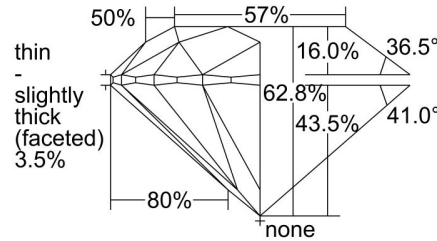

GIA REPORT
7498335980

Verify this report at GIA.edu

FACSIMILE

This is a digital representation of the original GIA Report. This representation might not be accepted in lieu of the original GIA Report in certain circumstances. The original GIA Report includes certain security features which are not reproducible on this facsimile.

GIA NATURAL DIAMOND GRADING REPORT

May 21, 2024
GIA Report Number 7498335980
Shape and Cutting Style ..... Round Brilliant
Measurements ..... 7.56 - 7.60 x 4.76 mm

GRADING RESULTS

Carat Weight ..... 1.70 carat
Color Grade ..... G
Clarity Grade VVS2
Cut Grade ..... Excellent

ADDITIONAL GRADING INFORMATION

Polish ..... Excellent
Symmetry ..... Excellent
Fluorescence ..... None
Inscription(s): GIA 7498335980
Comments: Additional pinpoints are not shown.

PROPORTIONS

Profile to actual proportions