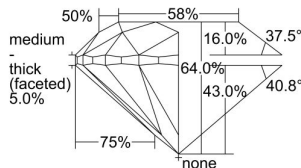

GIA®

FACSIMILE

GIA REPORT

7498336116

Verify this report at GIA.edu

GIA NATURAL DIAMOND DOSSIER®

May 13, 2024
GIA Report Number **7498336116**
Shape and Cutting Style ..... **Round Brilliant**
Measurements ..... **4.94 - 4.98 x 3.17 mm**

GRADING RESULTS

Carat Weight ..... **0.50 carat**
Color Grade ..... **D**
Clarity Grade **VS2**
Cut Grade ..... **Very Good**

ADDITIONAL GRADING INFORMATION

Polish ..... **Excellent**
Symmetry ..... **Very Good**
Fluorescence ..... **Medium Blue**
Clarity Characteristics... **Crystal, Needle, Indented Natural, Cavity**
Inscription(s): **GIA 7498336116**

PROPORTIONS

Profile to actual proportions

GRADING SCALES

GIA COLOR SCALE

COLORLESS	D
	E
	F
	G
	H
	I
	J
NEAR COLORLESS	K
	L
Faint	M
	N
	O
	P
	R
	S
	T
	U
	V
	W
	X
	Y
Light	Z

GIA CLARITY SCALE

FLAWLESS	VERY VERY SLIGHTLY INCLUDED	VS₁	VS₂	VS₁	VS₂	SI₁	SI₂	I₁	I₂	I₃		
											FLAWLESS	INTERNALLY FLAWLESS

GIA CUT SCALE

EXCELLENT
VERY GOOD
GOOD
FAIR
POOR