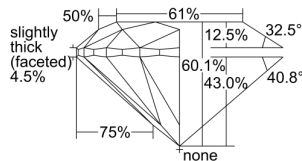

GIA®

FACSIMILE

GIA REPORT

7498352454

Verify this report at GIA.edu

GIA NATURAL DIAMOND DOSSIER®

May 14, 2024
GIA Report Number **7498352454**
Shape and Cutting Style ..... **Round Brilliant**
Measurements ..... **4.29 - 4.31 x 2.59 mm**

GRADING RESULTS

Carat Weight ..... **0.30 carat**
Color Grade ..... **E**
Clarity Grade **S11**
Cut Grade ..... **Excellent**

ADDITIONAL GRADING INFORMATION

Polish ..... **Excellent**
Symmetry ..... **Excellent**
Fluorescence ..... **None**
Clarity Characteristics..... **Feather, Crystal, Cloud**
Inscription(s): **GIA 7498352454**

PROPORTIONS

Profile to actual proportions

GRADING SCALES

GIA COLOR SCALE	GIA CLARITY SCALE	GIA CUT SCALE	
D	FLAWLESS	EXCELLENT	
E	INTERNALLY FLAWLESS		
F		VVS₁	VERY GOOD
G	VVS₂		
H	VS₁	GOOD	
I	VS₂		
J	S1₁	FAIR	
K	S1₂		
L	I₁	POOR	
M	I₂		
N	I₃		
O			
P			
Q			
R			
S			
T			
U			
V			
W			
X			
Y			
Z