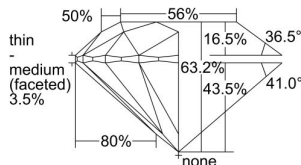

GIA®

FACSIMILE

GIA REPORT

7498352561

Verify this report at GIA.edu

GIA NATURAL DIAMOND DOSSIER®

May 13, 2024
GIA Report Number **7498352561**
Shape and Cutting Style ..... **Round Brilliant**
Measurements ..... **5.01 - 5.08 x 3.19 mm**

GRADING RESULTS

Carat Weight ..... **0.50 carat**
Color Grade ..... **E**
Clarity Grade **VS2**
Cut Grade ..... **Excellent**

ADDITIONAL GRADING INFORMATION

Polish ..... **Excellent**
Symmetry ..... **Very Good**
Fluorescence ..... **None**
Clarity Characteristics ..... **Crystal**
Inscription(s): GIA 7498352561

PROPORTIONS

Profile to actual proportions

GRADING SCALES

GIA COLOR SCALE

COLORED	D
	E
	F
	G
	H
	I
	J
NEAR COLORLESS	K
	L
	M
	N
	O
	P
	Q
	R
	S
	T
	U
	V
	W
	X
	Y
	Z

GIA CLARITY SCALE

FLAWLESS	FLAWLESS	
		EXCELLENT
INTERNALLY FLAWLESS	VERY VERY SLIGHTLY INCLUDED	
		VVS₁
VVS₂	VERY SLIGHTLY INCLUDED	
		VVS₂
VS₁	SLIGHTLY INCLUDED	
		VS₁
VS₂	SLIGHTLY INCLUDED	
		VS₂
SI₁	INCLUDED	
		SI₁
SI₂	INCLUDED	
		SI₂
I₁	INCLUDED	
		I₁
I₂	INCLUDED	
		I₂
I₃	INCLUDED	
		I₃
	POOR	

GIA CUT SCALE

EXCELLENT
VERY GOOD
GOOD
FAIR
POOR