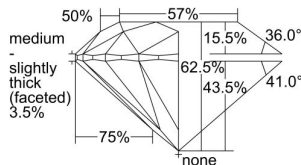

GIA®

FACSIMILE

GIA REPORT

7498356596

Verify this report at GIA.edu

GIA NATURAL DIAMOND DOSSIER®

May 15, 2024
GIA Report Number **7498356596**
Shape and Cutting Style ..... **Round Brilliant**
Measurements ..... **5.72 - 5.74 x 3.58 mm**

GRADING RESULTS

Carat Weight ..... **0.72 carat**
Color Grade ..... **L**
Clarity Grade **VS1**
Cut Grade ..... **Excellent**

ADDITIONAL GRADING INFORMATION

Polish ..... **Excellent**
Symmetry ..... **Excellent**
Fluorescence ..... **None**
Clarity Characteristics..... **Crystal, Needle, Pinpoint**
Inscription(s): **GIA 7498356596**

PROPORTIONS

Profile to actual proportions

GRADING SCALES

GIA COLOR SCALE

COLORLESS	D
	E
	F
	G
	H
	I
	J
NEAR COLORLESS	K
	L
Faint	M
	N
	O
	P
Very Light	R
	S
	T
	U
	V
	W
	X
	Y
Light	Z

GIA CLARITY SCALE

FLAWLESS	VERY VERY SLIGHTLY INCLUDED	VS₁	VS₂	VS₁	VS₂	SI₁	SI₂	I₁	I₂	I₃			
											VERY SLIGHTLY INCLUDED	SLIGHTLY INCLUDED	INCLUDED

GIA CUT SCALE

EXCELLENT
VERY GOOD
GOOD
FAIR
POOR