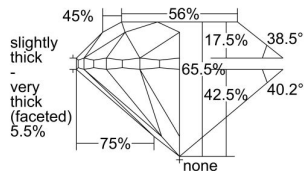

GIA®

FACSIMILE

GIA REPORT

7498361311

Verify this report at GIA.edu

GIA NATURAL DIAMOND DOSSIER®

May 21, 2024
GIA Report Number **7498361311**
Shape and Cutting Style ..... **Round Brilliant**
Measurements ..... **5.69 - 5.77 x 3.76 mm**

GRADING RESULTS

Carat Weight ..... **0.80 carat**
Color Grade ..... **L**
Clarity Grade **S12**
Cut Grade ..... **Good**

ADDITIONAL GRADING INFORMATION

Polish ..... **Very Good**
Symmetry ..... **Good**
Fluorescence ..... **Faint**
Clarity Characteristics ..... **Cloud**
Inscription(s): **GIA 7498361311**

PROPORTIONS

Profile to actual proportions

GRADING SCALES

GIA COLOR SCALE

COLORESS	D
	E
	F
	G
	H
	I
	J
NEAR COLORESS	K
	L
FAIN	M
	N
	O
	P
VERY LIGHT	Q
	R
	S
	T
	U
	V
	W
	X
	Y
LIGHT	Z

GIA CLARITY SCALE

VERY VERY SLIGHTLY INCLUDED	FLAWLESS
	INTERNALLY FLAWLESS
VERY SLIGHTLY INCLUDED	VVS₁
	VVS₂
SLIGHTLY INCLUDED	VS₁
	VS₂
INCLUDED	I₁
	I₂
	I₃

GIA CUT SCALE

EXCELLENT
VERY GOOD
GOOD
FAIR
POOR