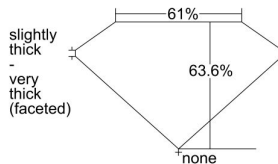

GIA®

FACSIMILE

GIA REPORT 7498367245

Verify this report at GIA.edu

GIA NATURAL DIAMOND DOSSIER®

May 15, 2024
GIA Report Number **7498367245**
Shape and Cutting Style ..... **Marquise Brilliant**
Measurements ..... **7.19 x 3.88 x 2.47 mm**

GRADING RESULTS

Carat Weight ..... **0.40 carat**
Color Grade ..... **H**
Clarity Grade **VVS1**

ADDITIONAL GRADING INFORMATION

Polish ..... **Excellent**
Symmetry ..... **Very Good**
Fluorescence ..... **None**
Clarity Characteristics..... **Pinpoint, Feather, Cavity**
Inscription(s): **GIA 7498367245**

PROPORTIONS

Profile not to actual proportions

GRADING SCALES

GIA COLOR SCALE		GIA CLARITY SCALE	
COLORLESS	D	VERY VERY SLIGHTLY INCLUDED	FLAWLESS
	E		INTERNALLY FLAWLESS
	F		VVS₁
	G		VVS₂
	H		VS₁
	I		VS₂
	J		SI₁
	K		SI₂
	L		I₁
	M		I₂
NEAR COLORLESS	N	SLIGHTLY INCLUDED	I₃
	O		
	P		
	Q		
FAINT	R		
	S		
	T		
	U		
VERT LIGHT	V		
	W		
	X		
	Y		
LIGHT	Z