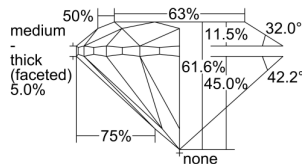

GIA®

FACSIMILE

GIA REPORT 7498372676

Verify this report at GIA.edu

GIA NATURAL DIAMOND DOSSIER®

May 15, 2024
GIA Report Number 7498372676
Shape and Cutting Style ..... Round Brilliant
Measurements ..... 4.27 - 4.29 x 2.64 mm

GRADING RESULTS

Carat Weight ..... 0.30 carat
Color Grade ..... F
Clarity Grade VS2
Cut Grade ..... Very Good

ADDITIONAL GRADING INFORMATION

Polish ..... Excellent
Symmetry ..... Good
Fluorescence ..... None
Clarity Characteristics ..... Crystal
Inscription(s): GIA 7498372676

PROPORTIONS

Profile to actual proportions

GRADING SCALES

GIA COLOR SCALE	GIA CLARITY SCALE	GIA CUT SCALE	
D	FLAWLESS	EXCELLENT	
E	INTERNALLY FLAWLESS		
F		VVS₁	VERY GOOD
G	VVS₂		
H	VS₁	GOOD	
I	VS₂		
J	SI₁	FAIR	
K	SI₂		
L	I₁	POOR	
M	I₂		
N	I₃		
O			
P			
Q			
R			
S			
T			
U			
V			
W			
X			
Y			
Z