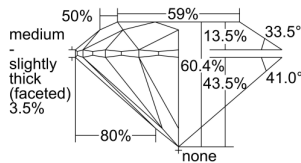

GIA®

FACSIMILE

GIA REPORT 7498390321

Verify this report at GIA.edu

GIA NATURAL DIAMOND DOSSIER®

May 21, 2024
GIA Report Number **7498390321**
Shape and Cutting Style ..... **Round Brilliant**
Measurements ..... **5.54 - 5.55 x 3.35 mm**

GRADING RESULTS

Carat Weight ..... **0.63 carat**
Color Grade ..... **G**
Clarity Grade **VVS2**
Cut Grade ..... **Excellent**

ADDITIONAL GRADING INFORMATION

Polish ..... **Excellent**
Symmetry ..... **Excellent**
Fluorescence ..... **Faint**
Clarity Characteristics ..... **Pinpoint**
Inscription(s): **GIA 7498390321**

PROPORTIONS

GRADING SCALES

GIA COLOR SCALE	GIA CLARITY SCALE	GIA CUT SCALE	
D	FLAWLESS	EXCELLENT	
E	INTERNALLY FLAWLESS		
F		VVS₁	VERY GOOD
G	VVS₂		
H	VS₁	GOOD	
I	VS₂		
J	SI₁	FAIR	
K	SI₂		
L	I₁	POOR	
M	I₂		
N	I₃		
O			
P			
Q			
R			
S			
T			
U			
V			
W			
X			
Y			
Z