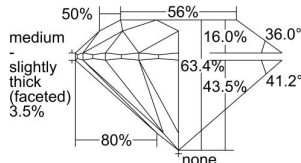

GIA®

FACSIMILE

GIA REPORT

7498395698

Verify this report at GIA.edu

GIA NATURAL DIAMOND DOSSIER®

May 21, 2024
GIA Report Number **7498395698**
Shape and Cutting Style ..... **Round Brilliant**
Measurements ..... **5.74 - 5.77 x 3.65 mm**

GRADING RESULTS

Carat Weight ..... **0.75 carat**
Color Grade ..... **E**
Clarity Grade **S12**
Cut Grade ..... **Excellent**

ADDITIONAL GRADING INFORMATION

Polish ..... **Excellent**
Symmetry ..... **Excellent**
Fluorescence ..... **None**
Clarity Characteristics..... **Cloud, Crystal**
Inscription(s): **GIA 7498395698**

PROPORTIONS

Profile to actual proportions

GRADING SCALES

GIA COLOR SCALE	GIA CLARITY SCALE	GIA CUT SCALE	
D	FLAWLESS	EXCELLENT	
E	INTERNALLY FLAWLESS		
F		VVS₁	VERY GOOD
G	VVS₂		
H	VS₁	GOOD	
I	VS₂		
J	S1₁	FAIR	
K	S1₂		
L	I₁	POOR	
M	I₂		
N	I₃		
O			
P			
Q			
R			
S			
T			
U			
V			
W			
X			
Y			
Z