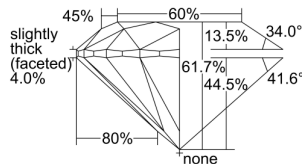

GIA®

FACSIMILE

GIA REPORT 7498402728

Verify this report at GIA.edu

GIA NATURAL DIAMOND DOSSIER®

May 17, 2024
GIA Report Number 7498402728
Shape and Cutting Style ..... Round Brilliant
Measurements ..... 5.83 - 5.86 x 3.61 mm

GRADING RESULTS

Carat Weight ..... 0.75 carat
Color Grade ..... D
Clarity Grade VS1
Cut Grade ..... Excellent

ADDITIONAL GRADING INFORMATION

Polish ..... Excellent
Symmetry ..... Excellent
Fluorescence ..... None
Clarity Characteristics..... Crystal, Pinpoint
Inscription(s): GIA 7498402728

PROPORTIONS

Profile to actual proportions

GRADING SCALES

GIA COLOR SCALE	GIA CLARITY SCALE	GIA CUT SCALE	
D	FLAWLESS	EXCELLENT	
E	INTERNALLY FLAWLESS		
F		VVS₁	VERY GOOD
G	VVS₂		
H	VS₁	GOOD	
I	VS₂		
J	SI₁	FAIR	
K	SI₂		
L	I₁	POOR	
M			
N	I₂		
O			
P	I₃		
Q			
R			
S			
T			
U			
V			
W			
X			
Y			
Z