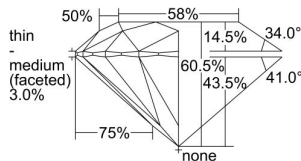

GIA®

FACSIMILE

GIA REPORT

7498405406

Verify this report at GIA.edu

GIA NATURAL DIAMOND DOSSIER®

May 21, 2024
GIA Report Number **7498405406**
Shape and Cutting Style ..... **Round Brilliant**
Measurements ..... **4.00 - 4.02 x 2.43 mm**

GRADING RESULTS

Carat Weight ..... **0.23 carat**
Color Grade ..... **E**
Clarity Grade **VVS1**
Cut Grade ..... **Excellent**

ADDITIONAL GRADING INFORMATION

Polish ..... **Excellent**
Symmetry ..... **Excellent**
Fluorescence ..... **Faint**
Clarity Characteristics..... **Pinpoint, Indented Natural**
Inscription(s): **GIA 7498405406**

PROPORTIONS

Profile to actual proportions

GRADING SCALES

GIA COLOR SCALE	GIA CLARITY SCALE	GIA CUT SCALE
D	FLAWLESS	EXCELLENT
E	INTERNALLY FLAWLESS	
F	VVS₁	VERY GOOD
G		
H	VS₁	GOOD
I		
J	SI₁	FAIR
K		
L	I₁	POOR
M		
N	I₂	
O	I₃	
P		
Q		
R		
S		
T		
U		
V		
W		
X		
Y		
Z