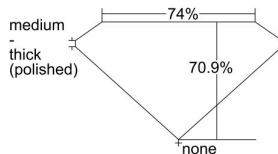

GIA®

FACSIMILE

GIA REPORT 7498414252

Verify this report at GIA.edu

GIA NATURAL DIAMOND DOSSIER®

May 23, 2024
GIA Report Number **7498414252**
Shape and Cutting Style ..... **Square Modified Brilliant**
Measurements ..... **3.55 x 3.54 x 2.51 mm**

GRADING RESULTS

Carat Weight ..... **0.26 carat**
Color Grade ..... **F**
Clarity Grade **VS2**

ADDITIONAL GRADING INFORMATION

Polish ..... **Good**
Symmetry ..... **Good**
Fluorescence ..... **None**
Clarity Characteristics ..... **Feather**
Inscription(s): **GIA 7498414252**

PROPORTIONS

Profile not to actual proportions

GRADING SCALES

GIA COLOR SCALE		GIA CLARITY SCALE			
COLORLESS	D	VERY VERY SLIGHTLY INCLUDED	FLAWLESS		
	E		INTERNALLY FLAWLESS		
	F	VERY SLIGHTLY INCLUDED	VVS₁		
	G		VVS₂		
	H		VS₁		
	NEAR COLORLESS	I	SLIGHTLY INCLUDED	VS₂	
		J		SI₁	
		FAINT	K	INCLUDED	SI₂
			L		I₁
			M		I₂
VERT LIGHT	N	LIGHT	I₃		
	O				
	P				
	Q				
	R