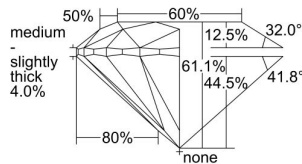

GIA®

FACSIMILE

GIA REPORT

7498422137

Verify this report at GIA.edu

GIA NATURAL DIAMOND DOSSIER®

May 21, 2024
GIA Report Number **7498422137**
Shape and Cutting Style ..... **Round Brilliant**
Measurements ..... **5.10 - 5.12 x 3.12 mm**

GRADING RESULTS

Carat Weight ..... **0.50 carat**
Color Grade ..... **E**
Clarity Grade **S11**
Cut Grade ..... **Excellent**

ADDITIONAL GRADING INFORMATION

Polish ..... **Excellent**
Symmetry ..... **Excellent**
Fluorescence ..... **None**
Clarity Characteristics..... **Cloud, Knot, Feather**
Inscription(s): **GIA 7498422137**

PROPORTIONS

Profile to actual proportions

GRADING SCALES

GIA COLOR SCALE	GIA CLARITY SCALE	GIA CUT SCALE	
D	FLAWLESS	EXCELLENT	
E	INTERNALLY FLAWLESS		
F		VVS₁	VERY GOOD
G	VVS₂		
H	VS₁	GOOD	
I	VS₂		
J	S1₁	FAIR	
K	S1₂		
L	I₁	POOR	
M	I₂		
N	I₃		
O			
P			
Q			
R			
S			
T			
U			
V			
W			
X			
Y			
Z