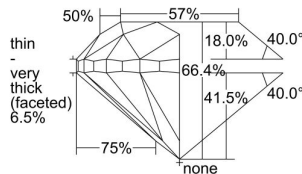

GIA®

FACSIMILE

GIA REPORT

7498423258

Verify this report at GIA.edu

GIA NATURAL DIAMOND DOSSIER®

May 21, 2024
GIA Report Number **7498423258**
Shape and Cutting Style ..... **Round Brilliant**
Measurements ..... **4.79 - 4.86 x 3.20 mm**

GRADING RESULTS

Carat Weight ..... **0.50 carat**
Color Grade ..... **F**
Clarity Grade **VS1**
Cut Grade ..... **Good**

ADDITIONAL GRADING INFORMATION

Polish ..... **Excellent**
Symmetry ..... **Very Good**
Fluorescence ..... **None**
Clarity Characteristics..... **Indented Natural, Pinpoint**
Inscription(s): **GIA 7498423258**

PROPORTIONS

GRADING SCALES

GIA COLOR SCALE

COLORLESS	D
	E
	F
	G
	H
	I
	J
NEAR COLORLESS	K
	L
Faint	M
	N
	O
	P
Very Light	Q
	R
	S
	T
	U
	V
Light	W
	X
	Y
	Z

GIA CLARITY SCALE

FLAWLESS	VERY VERY SLIGHTLY INCLUDED	VVS₁	VVS₂	VS₁	VS₂	SLIGHTLY INCLUDED	SI₁	SI₂	I₁	I₂	I₃	
												INTERNALLY FLAWLESS

GIA CUT SCALE

EXCELLENT
VERY GOOD
GOOD
FAIR
POOR