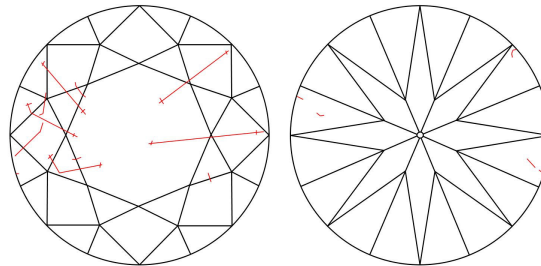

GIA NATURAL DIAMOND GRADING REPORT

May 24, 2024
 GIA Report Number 7498423302
 Shape and Cutting Style Round Brilliant
 Measurements 8.11 - 8.18 x 5.09 mm

GRADING RESULTS

Carat Weight 2.12 carat
 Color Grade E
 Clarity Grade SI2
 Cut Grade Excellent

PROPORTIONS

Profile to actual proportions

CLARITY CHARACTERISTICS

KEY TO SYMBOLS*

-  Twinning Wisp
-  Feather

* Red symbols denote internal characteristics (inclusions). Green or black symbols denote external characteristics (blemishes). Diagram is an approximate representation of the diamond, and symbols shown indicate type, position, and approximate size of clarity characteristics. All clarity characteristics may not be shown. Details of finish are not shown.