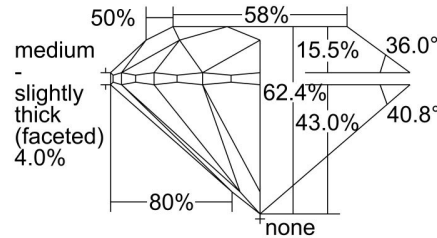

GIA NATURAL DIAMOND GRADING REPORT

May 24, 2024
 GIA Report Number 7498423302
 Shape and Cutting Style Round Brilliant
 Measurements 8.11 - 8.18 x 5.09 mm

GRADING RESULTS

Carat Weight 2.12 carat
 Color Grade E
 Clarity Grade SI2
 Cut Grade Excellent

PROPORTIONS

Profile to actual proportions

CLARITY CHARACTERISTICS

KEY TO SYMBOLS*

-  Twinning Wisp
-  Feather

* Red symbols denote internal characteristics (inclusions). Green or black symbols denote external characteristics (blemishes). Diagram is an approximate representation of the diamond, and symbols shown indicate type, position, and approximate size of clarity characteristics. All clarity characteristics may not be shown. Details of finish are not shown.