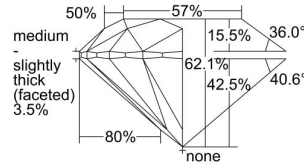

GIA®

FACSIMILE

GIA REPORT

7498424355

Verify this report at GIA.edu

GIA NATURAL DIAMOND DOSSIER®

May 22, 2024
GIA Report Number **7498424355**
Shape and Cutting Style ..... **Round Brilliant**
Measurements ..... **4.26 - 4.28 x 2.65 mm**

GRADING RESULTS

Carat Weight ..... **0.30 carat**
Color Grade ..... **G**
Clarity Grade **VS1**
Cut Grade ..... **Excellent**

ADDITIONAL GRADING INFORMATION

Polish ..... **Excellent**
Symmetry ..... **Excellent**
Fluorescence ..... **Faint**
Clarity Characteristics..... **Cloud, Feather, Pinpoint**
Inscription(s): **GIA 7498424355**

PROPORTIONS

Profile to actual proportions

GRADING SCALES

GIA COLOR SCALE	GIA CLARITY SCALE	GIA CUT SCALE	
D	FLAWLESS	EXCELLENT	
E	INTERNALLY FLAWLESS		
F		VVS₁	VERY GOOD
G	VVS₂		
H	VS₁	GOOD	
I	VS₂		
J	SI₁	FAIR	
K	SI₂		
L	I₁	POOR	
M	I₂		
N	I₃		
O			
P			
Q			
R			
S			
T			
U			
V			
W			
X			
Y			
Z