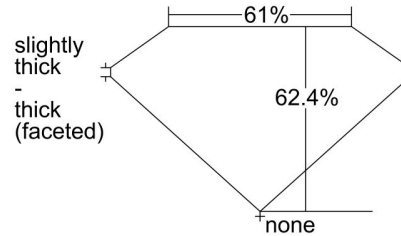

GIA NATURAL DIAMOND GRADING REPORT

May 24, 2024
 GIA Report Number 7498436436
 Shape and Cutting Style Pear Brilliant
 Measurements 10.03 x 6.34 x 3.96 mm

GRADING RESULTS

Carat Weight 1.51 carat
 Color Grade E
 Clarity Grade VVS1

Profile not to actual proportions

CLARITY CHARACTERISTICS

KEY TO SYMBOLS*

- Needle
- Pinpoint

* Red symbols denote internal characteristics (inclusions). Green or black symbols denote external characteristics (blemishes). Diagram is an approximate representation of the diamond, and symbols shown indicate type, position, and approximate size of clarity characteristics. All clarity characteristics may not be shown. Details of finish are not shown.