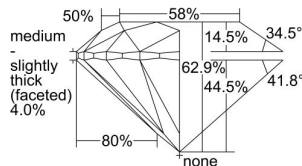

GIA®

FACSIMILE

GIA REPORT 7498438501

Verify this report at GIA.edu

GIA NATURAL DIAMOND DOSSIER®

May 23, 2024
GIA Report Number **7498438501**
Shape and Cutting Style ..... **Round Brilliant**
Measurements ..... **3.94 - 3.97 x 2.49 mm**

GRADING RESULTS

Carat Weight ..... **0.24 carat**
Color Grade ..... **E**
Clarity Grade **VVS1**
Cut Grade ..... **Excellent**

ADDITIONAL GRADING INFORMATION

Polish ..... **Excellent**
Symmetry ..... **Excellent**
Fluorescence ..... **None**
Clarity Characteristics ..... **Pinpoint**
Inscription(s): **GIA 7498438501**

PROPORTIONS

Profile to actual proportions

GRADING SCALES

GIA COLOR SCALE

COLORLESS	D
	E
	F
	G
	H
	I
	J
NEAR COLORLESS	K
	L
	M
	N
	O
	P
	Q
	R
	S
	T
	U
	V
	W
	X
	Y
	Z

GIA CLARITY SCALE

FLAWLESS	INTERNAL FLAWLESS	
		FLAWLESS
VERY VERY SLIGHTLY INCLUDED	VVS₁	
	VVS₂	
VERY SLIGHTLY INCLUDED	VS₁	
	VS₂	
SLIGHTLY INCLUDED	SI₁	
	SI₂	
INCLUDED	I₁	
	I₂	
	I₃	

GIA CUT SCALE

EXCELLENT
VERY GOOD
GOOD
FAIR
POOR