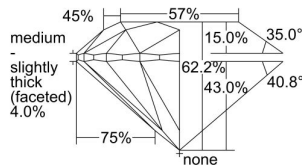

GIA®

FACSIMILE

GIA REPORT

7498440549

Verify this report at GIA.edu

GIA NATURAL DIAMOND DOSSIER®

May 23, 2024
GIA Report Number 7498440549
Shape and Cutting Style ..... Round Brilliant
Measurements ..... 4.29 - 4.31 x 2.67 mm

GRADING RESULTS

Carat Weight ..... 0.30 carat
Color Grade ..... D
Clarity Grade VS2
Cut Grade ..... Excellent

ADDITIONAL GRADING INFORMATION

Polish ..... Excellent
Symmetry ..... Excellent
Fluorescence ..... Faint
Clarity Characteristics ..... Crystal
Inscription(s): GIA 7498440549

PROPORTIONS

Profile to actual proportions

GRADING SCALES

GIA COLOR SCALE	GIA CLARITY SCALE	GIA CUT SCALE	
D	FLAWLESS	EXCELLENT	
E	INTERNALLY FLAWLESS		
F		VVS₁	VERY GOOD
G	VVS₂		
H	VS₁	GOOD	
I	VS₂		
J	SI₁	FAIR	
K	SI₂		
L	I₁	POOR	
M	I₂		
N	I₃		
O			
P			
Q			
R			
S			
T			
U			
V			
W			
X			
Y			
Z