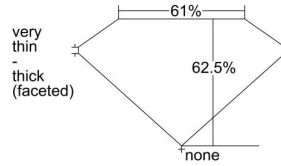

GIA®

FACSIMILE

GIA REPORT 7498456403

Verify this report at GIA.edu

GIA NATURAL DIAMOND DOSSIER®

May 24, 2024
GIA Report Number **7498456403**
Shape and Cutting Style ..... **Marquise Brilliant**
Measurements ..... **7.24 x 3.91 x 2.44 mm**

GRADING RESULTS

Carat Weight ..... **0.40 carat**
Color Grade ..... **H**
Clarity Grade **VS1**

ADDITIONAL GRADING INFORMATION

Polish ..... **Excellent**
Symmetry ..... **Very Good**
Fluorescence ..... **Faint**
Clarity Characteristics..... **Cloud, Pinpoint, Indented Natural**
Inscription(s): **GIA 7498456403**

PROPORTIONS

Profile not to actual proportions

GRADING SCALES

GIA COLOR SCALE		GIA CLARITY SCALE	
COLORLESS	D	VERY VERY SLIGHTLY INCLUDED	FLAWLESS
	E		INTERNALLY FLAWLESS
	F		VVS₁
	G		VVS₂
	H		VS₁
	I		VS₂
	J		SI₁
	K		SI₂
	L		I₁
	M		I₂
NEAR COLORLESS	N	SLIGHTLY INCLUDED	I₃
	O		
	P		
	Q		
FAINT	R		
	S		
	T		
	U		
VERY LIGHT	V		
	W		
	X		
	Y		
LIGHT	Z