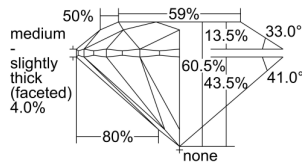

GIA®

FACSIMILE

GIA REPORT 7498457482

Verify this report at GIA.edu

GIA NATURAL DIAMOND DOSSIER®

May 24, 2024
GIA Report Number **7498457482**
Shape and Cutting Style ..... **Round Brilliant**
Measurements ..... **4.35 - 4.38 x 2.64 mm**

GRADING RESULTS

Carat Weight ..... **0.30 carat**
Color Grade ..... **E**
Clarity Grade ..... **Internally Flawless**
Cut Grade ..... **Excellent**

ADDITIONAL GRADING INFORMATION

Polish ..... **Excellent**
Symmetry ..... **Excellent**
Fluorescence ..... **None**
Clarity Characteristics... **Surface Graining, Minor Details of Polish**
Inscription(s): **GIA 7498457482**

PROPORTIONS

Profile to actual proportions

GRADING SCALES

GIA COLOR SCALE	GIA CLARITY SCALE	GIA CUT SCALE	
D	FLAWLESS	EXCELLENT	
E	INTERNALLY FLAWLESS		
F		VVS₁	VERY GOOD
G	VVS₂		
H	VS₁	GOOD	
I	VS₂		
J	SI₁	FAIR	
K	SI₂		
L	I₁	POOR	
M	I₂		
N	I₃		
O			
P			
Q			
R			
S			
T			
U			
V			
W			
X			
Y			
Z