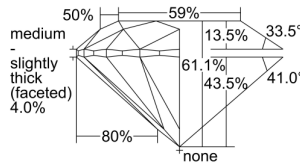

GIA®

FACSIMILE

GIA REPORT

7498457852

Verify this report at GIA.edu

GIA NATURAL DIAMOND DOSSIER®

May 27, 2024
GIA Report Number **7498457852**
Shape and Cutting Style ..... **Round Brilliant**
Measurements ..... **5.16 - 5.19 x 3.17 mm**

GRADING RESULTS

Carat Weight ..... **0.52 carat**
Color Grade ..... **H**
Clarity Grade **VS1**
Cut Grade ..... **Excellent**

ADDITIONAL GRADING INFORMATION

Polish ..... **Excellent**
Symmetry ..... **Excellent**
Fluorescence ..... **None**
Clarity Characteristics..... **Crystal, Cloud**
Inscription(s): **GIA 7498457852**

PROPORTIONS

Profile to actual proportions

GRADING SCALES

GIA COLOR SCALE	GIA CLARITY SCALE	GIA CUT SCALE	
D	FLAWLESS	EXCELLENT	
E	INTERNALLY FLAWLESS		
F		VVS₁	VERY GOOD
G	VVS₂		
H	VS₁	GOOD	
I	VS₂		
J	SI₁	FAIR	
K	SI₂		
L	I₁	POOR	
M	I₂		
N	I₃		
O			
P			
Q			
R			
S			
T			
U			
V			
W			
X			
Y			
Z