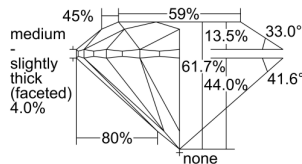

GIA®

FACSIMILE

GIA REPORT

7498459876

Verify this report at GIA.edu

GIA NATURAL DIAMOND DOSSIER®

June 11, 2024
GIA Report Number **7498459876**
Shape and Cutting Style ..... **Round Brilliant**
Measurements ..... **4.22 - 4.24 x 2.61 mm**

GRADING RESULTS

Carat Weight ..... **0.28 carat**
Color Grade ..... **G**
Clarity Grade **VVS1**
Cut Grade ..... **Excellent**

ADDITIONAL GRADING INFORMATION

Polish ..... **Excellent**
Symmetry ..... **Excellent**
Fluorescence ..... **Faint**
Clarity Characteristics ..... **Pinpoint**
Inscription(s): **GIA 7498459876**

PROPORTIONS

Profile to actual proportions

GRADING SCALES

GIA COLOR SCALE	GIA CLARITY SCALE	GIA CUT SCALE	
D	FLAWLESS	EXCELLENT	
E	INTERNALLY FLAWLESS		
F		VVS₁	VERY GOOD
G	VVS₂		
H	VS₁	GOOD	
I	VS₂		
J	SI₁	FAIR	
K	SI₂		
L	I₁	POOR	
M	I₂		
N	I₃		
O			
P			
Q			
R			
S			
T			
U			
V			
W			
X			
Y			
Z