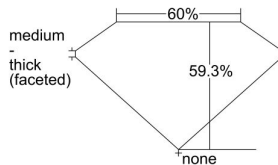

GIA®

FACSIMILE

GIA REPORT

7498462601

Verify this report at GIA.edu

GIA NATURAL DIAMOND DOSSIER®

May 24, 2024
GIA Report Number **7498462601**
Shape and Cutting Style ..... **Heart Brilliant**
Measurements ..... **5.62 x 6.19 x 3.68 mm**

GRADING RESULTS

Carat Weight ..... **0.73 carat**
Color Grade ..... **G**
Clarity Grade **S11**

ADDITIONAL GRADING INFORMATION

Polish ..... **Excellent**
Symmetry ..... **Very Good**
Fluorescence ..... **None**
Clarity Characteristics..... **Crystal, Feather**
Inscription(s): **GIA 7498462601**

PROPORTIONS

Profile not to actual proportions

GRADING SCALES

GIA COLOR SCALE		GIA CLARITY SCALE			
COLORLESS	D	VERY VERY SLIGHTLY INCLUDED	FLAWLESS		
	E		INTERNALLY FLAWLESS		
	F	VERY SLIGHTLY INCLUDED	VVS₁		
	G		VVS₂		
	H		VS₁		
	NEAR COLORLESS	I	SLIGHTLY INCLUDED	VS₂	
		J		S1₁	
		FAINT	K	INCLUDED	S1₂
			L		I₁
			M		I₂
VERT LIGHT	N	INCLUDED	I₃		
	O				
	P				
	Q				
	R				
	S				
	T				
LIGHT	U				
	V				
	W				
	X				
Y					
Z