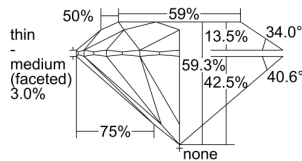

GIA®

FACSIMILE

GIA REPORT

7498468527

Verify this report at GIA.edu

GIA NATURAL DIAMOND DOSSIER®

May 24, 2024
GIA Report Number **7498468527**
Shape and Cutting Style ..... **Round Brilliant**
Measurements ..... **4.57 - 4.61 x 2.72 mm**

GRADING RESULTS

Carat Weight ..... **0.34 carat**
Color Grade ..... **F**
Clarity Grade **VS2**
Cut Grade ..... **Excellent**

ADDITIONAL GRADING INFORMATION

Polish ..... **Excellent**
Symmetry ..... **Excellent**
Fluorescence ..... **None**
Clarity Characteristics ..... **Feather**
Inscription(s): **GIA 7498468527**

PROPORTIONS

Profile to actual proportions

GRADING SCALES

GIA COLOR SCALE

COLORESS	D
	E
	F
	G
	H
	I
	J
NEAR COLORESS	K
	L
Faint	M
	N
	O
	P
	Q
Very Light	R
	S
	T
	U
	V
Light	W
	X
	Y
	Z

GIA CLARITY SCALE

FLAWLESS	VERY VERY SLIGHTLY INCLUDED	VS₁	VS₂	SL₁	SL₂	I₁	I₂	I₃	
									FLAWLESS
INTERNALLY FLAWLESS	VERY SLIGHTLY INCLUDED								

GIA CUT SCALE

EXCELLENT
VERY GOOD
GOOD
FAIR
POOR