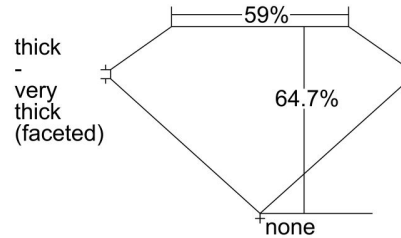

GIA NATURAL DIAMOND GRADING REPORT

May 29, 2024
GIA Report Number 7498469494
Shape and Cutting Style Pear Brilliant
Measurements 8.55 x 5.68 x 3.68 mm

GRADING RESULTS

Carat Weight 1.03 carat
Color Grade G
Clarity Grade VS1

Profile not to actual proportions

CLARITY CHARACTERISTICS

KEY TO SYMBOLS*

- Crystal
- Pinpoint

* Red symbols denote internal characteristics (inclusions). Green or black symbols denote external characteristics (blemishes). Diagram is an approximate representation of the diamond, and symbols shown indicate type, position, and approximate size of clarity characteristics. All clarity characteristics may not be shown. Details of finish are not shown.