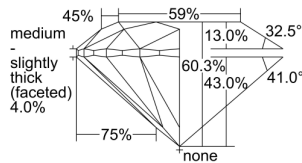

GIA®

FACSIMILE

GIA REPORT 7498475425

Verify this report at GIA.edu

GIA NATURAL DIAMOND DOSSIER®

May 27, 2024
GIA Report Number **7498475425**
Shape and Cutting Style ..... **Round Brilliant**
Measurements ..... **4.90 - 4.92 x 2.96 mm**

GRADING RESULTS

Carat Weight ..... **0.43 carat**
Color Grade ..... **E**
Clarity Grade **VS1**
Cut Grade ..... **Excellent**

ADDITIONAL GRADING INFORMATION

Polish ..... **Excellent**
Symmetry ..... **Excellent**
Fluorescence ..... **None**
Clarity Characteristics..... **Crystal, Needle, Pinpoint**
Inscription(s): **GIA 7498475425**

PROPORTIONS

Profile to actual proportions

GRADING SCALES

GIA COLOR SCALE	GIA CLARITY SCALE	GIA CUT SCALE	
D	FLAWLESS	EXCELLENT	
E	INTERNALLY FLAWLESS		
F		VVS₁	VERY GOOD
G	VVS₂		
H	VS₁	GOOD	
I	VS₂		
J	SI₁	FAIR	
K	SI₂		
L	I₁	POOR	
M	I₂		
N	I₃		
O			
P			
Q			
R			
S			
T			
U			
V			
W			
X			
Y			
Z