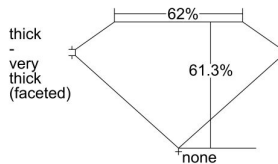

GIA®

FACSIMILE

GIA REPORT

7498475759

Verify this report at GIA.edu

GIA NATURAL DIAMOND DOSSIER®

May 29, 2024
GIA Report Number **7498475759**
Shape and Cutting Style ..... **Marquise Brilliant**
Measurements ..... **8.93 x 4.32 x 2.65 mm**

GRADING RESULTS

Carat Weight ..... **0.60 carat**
Color Grade ..... **F**
Clarity Grade **VS1**

ADDITIONAL GRADING INFORMATION

Polish ..... **Excellent**
Symmetry ..... **Very Good**
Fluorescence ..... **None**
Clarity Characteristics ..... **Feather**
Inscription(s): GIA 7498475759

PROPORTIONS

Profile not to actual proportions

GRADING SCALES

GIA COLOR SCALE		GIA CLARITY SCALE			
COLORLESS	D	VERY VERY SLIGHTLY INCLUDED	FLAWLESS		
	E		INTERNALLY FLAWLESS		
	F		VS₁		
	NEAR COLORLESS	G	VERY SLIGHTLY INCLUDED	VS₂	
		H		VS₁	
		FANT	I	SLIGHTLY INCLUDED	VS₂
			J		SI₁
	K		SI₂		
	VERT LIGHT		L	INCLUDED	I₁
			M		I₂
N			I₃		
LIGHT		O			
		P			
		Q			
		R			
	S				
	T				
	U				
V					
W					
X					
Y					
Z