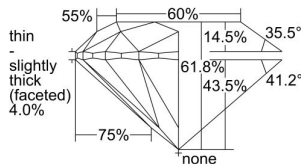

GIA®

FACSIMILE

GIA REPORT

7498479212

Verify this report at GIA.edu

GIA NATURAL DIAMOND DOSSIER®

May 27, 2024
GIA Report Number **7498479212**
Shape and Cutting Style ..... **Round Brilliant**
Measurements ..... **4.24 - 4.27 x 2.63 mm**

GRADING RESULTS

Carat Weight ..... **0.30 carat**
Color Grade ..... **H**
Clarity Grade **S11**
Cut Grade ..... **Excellent**

ADDITIONAL GRADING INFORMATION

Polish ..... **Excellent**
Symmetry ..... **Excellent**
Fluorescence ..... **Faint**
Clarity Characteristics ..... **Cloud**
Inscription(s): **GIA 7498479212**

PROPORTIONS

Profile to actual proportions

GRADING SCALES

GIA COLOR SCALE	GIA CLARITY SCALE	GIA CUT SCALE	
D	FLAWLESS	EXCELLENT	
E	INTERNALLY FLAWLESS		
F		VVS₁	VERY GOOD
G	VVS₂		
H	VS₁	GOOD	
I	VS₂		
J	S1₁	FAIR	
K	S1₂		
L	I₁	POOR	
M	I₂		
N	I₃		
O			
P			
Q			
R			
S			
T			
U			
V			
W			
X			
Y			
Z