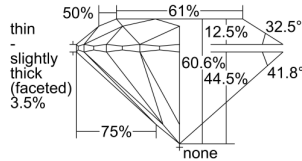

GIA®

FACSIMILE

GIA REPORT

7498487382

Verify this report at GIA.edu

GIA NATURAL DIAMOND DOSSIER®

May 28, 2024
GIA Report Number **7498487382**
Shape and Cutting Style ..... **Round Brilliant**
Measurements ..... **5.99 - 6.02 x 3.64 mm**

GRADING RESULTS

Carat Weight ..... **0.80 carat**
Color Grade ..... **H**
Clarity Grade **VS1**
Cut Grade ..... **Excellent**

ADDITIONAL GRADING INFORMATION

Polish ..... **Excellent**
Symmetry ..... **Excellent**
Fluorescence ..... **Faint**
Clarity Characteristics..... **Crystal, Needle, Pinpoint**
Inscription(s): **GIA 7498487382**

PROPORTIONS

Profile to actual proportions

GRADING SCALES

GIA COLOR SCALE		GIA CLARITY SCALE		GIA CUT SCALE	
COLORLESS	D	VERY VERY SLIGHTLY INCLUDED	FLAWLESS	EXCELLENT	
	E		INTERNALLY FLAWLESS		
	F		VVS₁	VERY GOOD	
G	VVS₂				
NEAR COLORLESS	H		VERY SLIGHTLY INCLUDED	VS₁	GOOD
	I			VS₂	
	J	SI₁		FAIR	
FAINT	K	SLIGHTLY INCLUDED	SI₂		
	L		I₁	POOR	
	M		I₂		
VERY LIGHT	N	INCLUDED	I₃		
	O				
	P				
LIGHT	Q				
	R				
	S				
	T				
	U				
	V				
	W				
	X				
	Y				
	Z