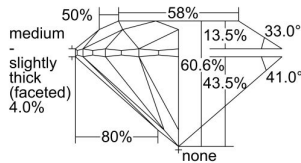

GIA®

FACSIMILE

GIA REPORT 7498493259

Verify this report at GIA.edu

GIA NATURAL DIAMOND DOSSIER®

May 30, 2024
GIA Report Number **7498493259**
Shape and Cutting Style ..... **Round Brilliant**
Measurements ..... **4.32 - 4.34 x 2.63 mm**

GRADING RESULTS

Carat Weight ..... **0.30 carat**
Color Grade ..... **G**
Clarity Grade **S12**
Cut Grade ..... **Excellent**

ADDITIONAL GRADING INFORMATION

Polish ..... **Excellent**
Symmetry ..... **Excellent**
Fluorescence ..... **None**
Clarity Characteristics ..... **Cloud**
Inscription(s): **GIA 7498493259**

PROPORTIONS

Profile to actual proportions

GRADING SCALES

GIA COLOR SCALE	GIA CLARITY SCALE	GIA CUT SCALE	
D	FLAWLESS	EXCELLENT	
E	INTERNALLY FLAWLESS		
F		VVS₁	VERY GOOD
G	VVS₂		
H	VS₁	GOOD	
I	VS₂		
J	S1₁	FAIR	
K	S1₂		
L	I₁	POOR	
M	I₂		
N	I₃		
O			
P			
Q			
R			
S			
T			
U			
V			
W			
X			
Y			
Z