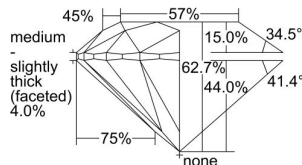

GIA®

FACSIMILE

GIA REPORT

7498506826

Verify this report at GIA.edu

GIA NATURAL DIAMOND DOSSIER®

May 29, 2024
GIA Report Number **7498506826**
Shape and Cutting Style ..... **Round Brilliant**
Measurements ..... **5.21 - 5.22 x 3.27 mm**

GRADING RESULTS

Carat Weight ..... **0.55 carat**
Color Grade ..... **K**
Clarity Grade **S12**
Cut Grade ..... **Excellent**

ADDITIONAL GRADING INFORMATION

Polish ..... **Excellent**
Symmetry ..... **Excellent**
Fluorescence ..... **Faint**
Clarity Characteristics ..... **Crystal**
Inscription(s): **GIA 7498506826**

PROPORTIONS

Profile to actual proportions

GRADING SCALES

GIA COLOR SCALE

COLOREDNESS	D
	E
	F
	G
	H
	I
	J
NEAR COLORLESS	K
	L
	M
	N
	O
	P
	R
	S
	T
	U
	V
	W
	X
	Y
LIGHT	Z

GIA CLARITY SCALE

FLAWLESS	VERY VERY SLIGHTLY INCLUDED	VVS₁	VVS₂	VS₁	VS₂	SI₁	SI₂	I₁	I₂	I₃	
											FLAWLESS
INTERNALLY FLAWLESS	VERY SLIGHTLY INCLUDED										

GIA CUT SCALE

EXCELLENT
VERY GOOD
GOOD
FAIR
POOR