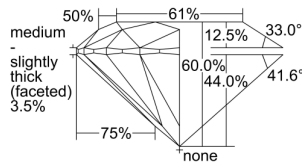

GIA®

FACSIMILE

GIA REPORT

7498512935

Verify this report at GIA.edu

GIA NATURAL DIAMOND DOSSIER®

June 05, 2024
GIA Report Number 7498512935
Shape and Cutting Style ..... Round Brilliant
Measurements ..... 5.46 - 5.50 x 3.29 mm

GRADING RESULTS

Carat Weight ..... 0.60 carat
Color Grade ..... H
Clarity Grade VS2
Cut Grade ..... Excellent

ADDITIONAL GRADING INFORMATION

Polish ..... Excellent
Symmetry ..... Excellent
Fluorescence ..... None
Clarity Characteristics ..... Cloud
Inscription(s): GIA 7498512935

PROPORTIONS

Profile to actual proportions

GRADING SCALES

GIA COLOR SCALE	GIA CLARITY SCALE	GIA CUT SCALE
D	FLAWLESS	EXCELLENT
E	FLAWLESS	
F	INTERNALLY FLAWLESS	VERY GOOD
G	FLAWLESS	
H	VVS₁	GOOD
I	VVS₂	
J	VS₁	FAIR
K	VS₂	
L	SI₁	POOR
M	SI₂	
N	I₁	
O	I₂	
P	I₃	
Q		
R		
S		
T		
U		
V		
W		
X		
Y		
Z