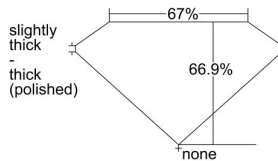

GIA®

FACSIMILE

GIA REPORT

7498515218

Verify this report at GIA.edu

GIA NATURAL DIAMOND DOSSIER®

June 03, 2024
GIA Report Number **7498515218**
Shape and Cutting Style ..... **Rectangular Step Cut**
Measurements ..... **8.88 x 3.14 x 2.10 mm**

GRADING RESULTS

Carat Weight ..... **0.64 carat**
Color Grade ..... **D**
Clarity Grade **VS1**

ADDITIONAL GRADING INFORMATION

Polish ..... **Excellent**
Symmetry ..... **Excellent**
Fluorescence ..... **None**
Clarity Characteristics ..... **Crystal**
Inscription(s): GIA 7498515218

PROPORTIONS

Profile not to actual proportions

GRADING SCALES

GIA COLOR SCALE		GIA CLARITY SCALE			
COLORLESS	D	VERY VERY SLIGHTLY INCLUDED	FLAWLESS		
	E		INTERNALLY FLAWLESS		
	F	VERY SLIGHTLY INCLUDED	VVS₁		
	G		VVS₂		
	H		VS₁		
	NEAR COLORLESS	I	SLIGHTLY INCLUDED	VS₂	
		J		SI₁	
		FAINT	K	INCLUDED	SI₂
			L		I₁
			M		I₂
VERY LIGHT			N	INCLUDED	I₃
			O		
			P		
	Q				
LIGHT	R				
	S				
	T				
	U				
	V				
	Z