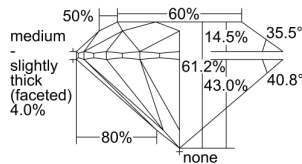

GIA®

FACSIMILE

GIA REPORT

7498518240

Verify this report at GIA.edu

GIA NATURAL DIAMOND DOSSIER®

May 30, 2024
GIA Report Number **7498518240**
Shape and Cutting Style ..... **Round Brilliant**
Measurements ..... **4.27 - 4.30 x 2.62 mm**

GRADING RESULTS

Carat Weight ..... **0.30 carat**
Color Grade ..... **D**
Clarity Grade **S12**
Cut Grade ..... **Excellent**

ADDITIONAL GRADING INFORMATION

Polish ..... **Excellent**
Symmetry ..... **Excellent**
Fluorescence ..... **None**
Clarity Characteristics ..... **Cloud**
Inscription(s): **GIA 7498518240**

PROPORTIONS

GRADING SCALES

GIA COLOR SCALE

COLOURESS	D
	E
	F
	G
	H
	I
	J
NEAR COLOURESS	K
	L
Faint	M
	N
	O
	P
	Q
	R
	S
	T
	U
	V
	W
	X
	Y
Light	Z

GIA CLARITY SCALE

VERY VERY SLIGHTLY INCLUDED	FLAWLESS
	INTERNALLY FLAWLESS
VERY SLIGHTLY INCLUDED	VVS₁
	VVS₂
SLIGHTLY INCLUDED	VS₁
	VS₂
INCLUDED	I₁
	I₂
	I₃

GIA CUT SCALE

EXCELLENT
VERY GOOD
GOOD
FAIR
POOR