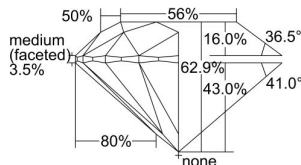

GIA®

FACSIMILE

GIA REPORT

7498526066

Verify this report at GIA.edu

GIA NATURAL DIAMOND DOSSIER®

May 30, 2024
GIA Report Number 7498526066
Shape and Cutting Style ..... Round Brilliant
Measurements ..... 4.72 - 4.75 x 2.98 mm

GRADING RESULTS

Carat Weight ..... 0.41 carat
Color Grade ..... G
Clarity Grade VVS2
Cut Grade ..... Excellent

ADDITIONAL GRADING INFORMATION

Polish ..... Excellent
Symmetry ..... Excellent
Fluorescence ..... None
Clarity Characteristics..Needle, Cloud, Pinpoint, Internal Graining
Inscription(s): GIA 7498526066

PROPORTIONS

Profile to actual proportions

GRADING SCALES

GIA COLOR SCALE

COLORESS	D
	E
	F
	G
	H
	I
	J
NEAR COLORESS	K
	L
FAIN	M
	N
	O
	P
	Q
VERY LIGHT	R
	S
	T
	U
	V
	W
	X
	Y
LIGHT	Z

GIA CLARITY SCALE

FLAWLESS	VERY VERY SLIGHTLY INCLUDED	VVS₁	VVS₂	VS₁	VS₂	SI₁	SI₂	I₁	I₂	I₃	
											INTERNAL FLAWLESS

GIA CUT SCALE

EXCELLENT
VERY GOOD
GOOD
FAIR
POOR