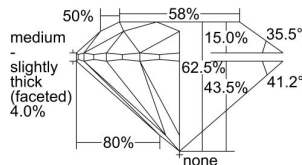

GIA®

FACSIMILE

GIA REPORT

7498534204

Verify this report at GIA.edu

GIA NATURAL DIAMOND DOSSIER®

May 31, 2024
GIA Report Number **7498534204**
Shape and Cutting Style ..... **Round Brilliant**
Measurements ..... **4.24 - 4.27 x 2.66 mm**

GRADING RESULTS

Carat Weight ..... **0.30 carat**
Color Grade ..... **I**
Clarity Grade **VS1**
Cut Grade ..... **Excellent**

ADDITIONAL GRADING INFORMATION

Polish ..... **Excellent**
Symmetry ..... **Excellent**
Fluorescence ..... **Faint**
Clarity Characteristics.. **Manufacturing Remnant, Feather, Cloud, Pinpoint**

Inscription(s): GIA 7498534204

PROPORTIONS

Profile to actual proportions

GRADING SCALES

GIA COLOR SCALE

COLORESS	D
	E
	F
	G
	H
	I
	J
NEAR COLORESS	K
	L
FAIN	M
	N
	O
	P
VERY LIGHT	Q
	R
	S
	T
	U
	V
	W
	X
	Y
LIGHT	Z

GIA CLARITY SCALE

VERY VERY SLIGHTLY INCLUDED	FLAWLESS
	INTERNALLY FLAWLESS
VERY SLIGHTLY INCLUDED	VVS₁
	VVS₂
SLIGHTLY INCLUDED	VS₁
	VS₂
INCLUDED	SI₁
	SI₂
	I₁
	I₂
	I₃

GIA CUT SCALE

EXCELLENT
VERY GOOD
GOOD
FAIR
POOR