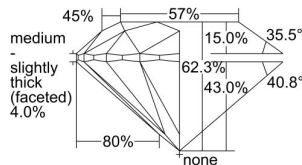

GIA®

FACSIMILE

GIA REPORT 7498535609

Verify this report at GIA.edu

GIA NATURAL DIAMOND DOSSIER®

June 03, 2024
GIA Report Number **7498535609**
Shape and Cutting Style ..... **Round Brilliant**
Measurements ..... **5.11 - 5.14 x 3.20 mm**

GRADING RESULTS

Carat Weight ..... **0.52 carat**
Color Grade ..... **I**
Clarity Grade **VVS2**
Cut Grade ..... **Excellent**

ADDITIONAL GRADING INFORMATION

Polish ..... **Excellent**
Symmetry ..... **Excellent**
Fluorescence ..... **None**
Clarity Characteristics..... **Cloud, Needle, Pinpoint**
Inscription(s): **GIA 7498535609**

PROPORTIONS

Profile to actual proportions