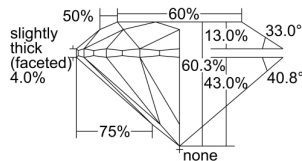

GIA®

FACSIMILE

GIA REPORT

7498536585

Verify this report at GIA.edu

GIA NATURAL DIAMOND DOSSIER®

June 03, 2024
GIA Report Number **7498536585**
Shape and Cutting Style ..... **Round Brilliant**
Measurements ..... **4.29 - 4.31 x 2.59 mm**

GRADING RESULTS

Carat Weight ..... **0.30 carat**
Color Grade ..... **E**
Clarity Grade **VS1**
Cut Grade ..... **Excellent**

ADDITIONAL GRADING INFORMATION

Polish ..... **Excellent**
Symmetry ..... **Excellent**
Fluorescence ..... **Faint**
Clarity Characteristics..... **Crystal, Needle, Pinpoint**
Inscription(s): **GIA 7498536585**

PROPORTIONS

Profile to actual proportions

GRADING SCALES

GIA COLOR SCALE	GIA CLARITY SCALE	GIA CUT SCALE	
D	FLAWLESS	EXCELLENT	
E	INTERNALLY FLAWLESS		
F		VVS₁	VERY GOOD
G	VVS₂		
H	VS₁	GOOD	
I	VS₂		
J	SI₁	FAIR	
K	SI₂		
L	I₁	POOR	
M	I₂		
N	I₃		
O			
P			
Q			
R			
S			
T			
U			
V			
W			
X			
Y			
Z