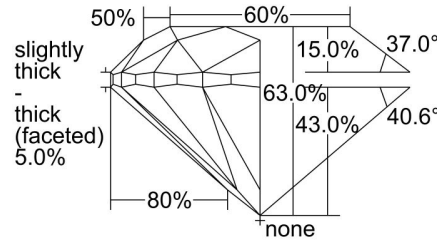

GIA NATURAL DIAMOND GRADING REPORT

 June 03, 2024
 GIA Report Number **7498548341**
 Shape and Cutting Style **Round Brilliant**
 Measurements **7.72 - 7.81 x 4.89 mm**
GRADING RESULTS

 Carat Weight **1.90 carat**
 Color Grade **H**
 Clarity Grade **S11**
 Cut Grade **Very Good**
ADDITIONAL GRADING INFORMATION

 Polish **Excellent**
 Symmetry **Very Good**
 Fluorescence **None**
 Inscription(s): **GIA 7498548341**
Comments: Clouds are not shown. Pinpoints are not shown.

PROPORTIONS

Profile to actual proportions

CLARITY CHARACTERISTICS

KEY TO SYMBOLS*

- Crystal
- ~ Feather
- ^ Indented Natural
- ^ Natural

* Red symbols denote internal characteristics (inclusions). Green or black symbols denote external characteristics (blemishes). Diagram is an approximate representation of the diamond, and symbols shown indicate type, position, and approximate size of clarity characteristics. All clarity characteristics may not be shown. Details of finish are not shown.