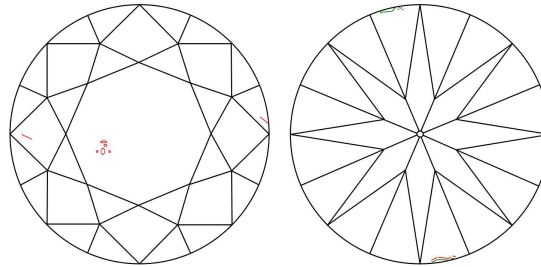

GIA NATURAL DIAMOND GRADING REPORT

 June 03, 2024
 GIA Report Number **7498548341**
 Shape and Cutting Style **Round Brilliant**
 Measurements **7.72 - 7.81 x 4.89 mm**
GRADING RESULTS

 Carat Weight **1.90 carat**
 Color Grade **H**
 Clarity Grade **S11**
 Cut Grade **Very Good**
ADDITIONAL GRADING INFORMATION

 Polish **Excellent**
 Symmetry **Very Good**
 Fluorescence **None**
 Inscription(s): **GIA 7498548341**
Comments: Clouds are not shown. Pinpoints are not shown.

PROPORTIONS

Profile to actual proportions

CLARITY CHARACTERISTICS

KEY TO SYMBOLS*

- Crystal
- ~ Feather
- ^ Indented Natural
- ^ Natural

* Red symbols denote internal characteristics (inclusions). Green or black symbols denote external characteristics (blemishes). Diagram is an approximate representation of the diamond, and symbols shown indicate type, position, and approximate size of clarity characteristics. All clarity characteristics may not be shown. Details of finish are not shown.