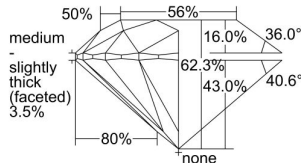

GIA®

FACSIMILE

GIA REPORT 7498550306

Verify this report at GIA.edu

GIA NATURAL DIAMOND DOSSIER®

June 03, 2024
GIA Report Number **7498550306**
Shape and Cutting Style ..... **Round Brilliant**
Measurements ..... **4.42 - 4.45 x 2.76 mm**

GRADING RESULTS

Carat Weight ..... **0.33 carat**
Color Grade ..... **H**
Clarity Grade **VS1**
Cut Grade ..... **Excellent**

ADDITIONAL GRADING INFORMATION

Polish ..... **Excellent**
Symmetry ..... **Excellent**
Fluorescence ..... **None**
Clarity Characteristics..... **Crystal, Cloud, Pinpoint**
Inscription(s): **GIA 7498550306**

PROPORTIONS

Profile to actual proportions

GRADING SCALES

GIA COLOR SCALE

COLORLESS	D
	E
	F
	G
	H
	I
	J
NEAR COLORLESS	K
	L
Faint	M
	N
	O
	P
Very Light	Q
	R
	S
	T
	U
	V
Light	W
	X
	Y
	Z

GIA CLARITY SCALE

FLAWLESS	VERY VERY SLIGHTLY INCLUDED	VS₁	VS₂	VS₁	VS₂	SL₁	SL₂	I₁	I₂	I₃	
											INTERNAL FLAWLESS

GIA CUT SCALE

EXCELLENT
VERY GOOD
GOOD
FAIR
POOR