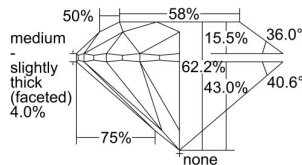

GIA®

FACSIMILE

GIA REPORT 7498555409

Verify this report at GIA.edu

GIA NATURAL DIAMOND DOSSIER®

June 03, 2024
GIA Report Number **7498555409**
Shape and Cutting Style ..... **Round Brilliant**
Measurements ..... **5.86 - 5.89 x 3.66 mm**

GRADING RESULTS

Carat Weight ..... **0.79 carat**
Color Grade ..... **G**
Clarity Grade **VS1**
Cut Grade ..... **Excellent**

ADDITIONAL GRADING INFORMATION

Polish ..... **Excellent**
Symmetry ..... **Excellent**
Fluorescence ..... **None**
Clarity Characteristics..... **Cloud, Crystal, Needle**
Inscription(s): **GIA 7498555409**

PROPORTIONS

Profile to actual proportions

GRADING SCALES

GIA COLOR SCALE	GIA CLARITY SCALE	GIA CUT SCALE	
D	FLAWLESS	EXCELLENT	
E	INTERNALLY FLAWLESS		
F		VVS₁	VERY GOOD
G	VVS₂		
H	VS₁	GOOD	
I	VS₂		
J	SI₁	FAIR	
K	SI₂		
L	I₁	POOR	
M	I₂		
N	I₃		
O			
P			
Q			
R			
S			
T			
U			
V			
W			
X			
Y			
Z