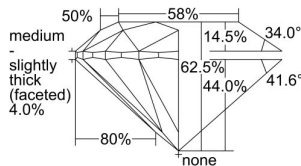

GIA®

FACSIMILE

GIA NATURAL DIAMOND DOSSIER®

June 05, 2024
GIA Report Number 7498555762
Shape and Cutting Style ..... Round Brilliant
Measurements ..... 4.30 - 4.33 x 2.70 mm

GRADING RESULTS

Carat Weight ..... 0.30 carat
Color Grade ..... E
Clarity Grade S11
Cut Grade ..... Excellent

ADDITIONAL GRADING INFORMATION

Polish ..... Excellent
Symmetry ..... Excellent
Fluorescence ..... None
Clarity Characteristics..... Crystal, Cloud
Inscription(s): GIA 7498555762

GIA REPORT 7498555762

Verify this report at GIA.edu

PROPORTIONS

Profile to actual proportions

GRADING SCALES

GIA COLOR SCALE	GIA CLARITY SCALE	GIA CUT SCALE	
D	FLAWLESS	EXCELLENT	
E	INTERNALLY FLAWLESS		
F		VVS₁	VERY GOOD
G	VVS₂		
H	VS₁	GOOD	
I	VS₂		
J	S1₁	FAIR	
K	S1₂		
L	I₁	POOR	
M	I₂		
N	I₃		
O			
P			
Q			
R			
S			
T			
U			
V			
W			
X			
Y			
Z